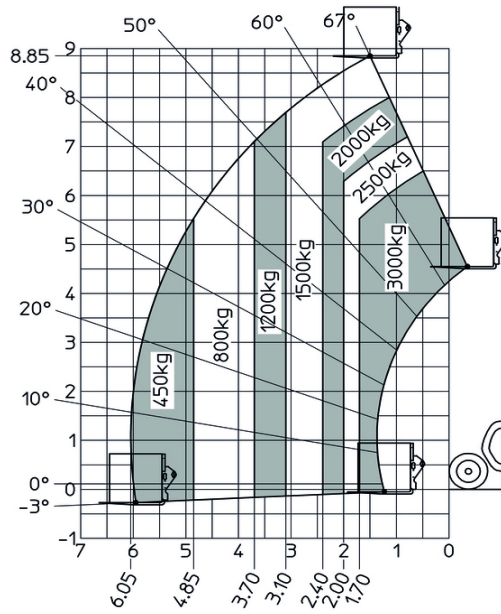

MT 930 H - Lastendiagram

Machine on tyres with forks Metric