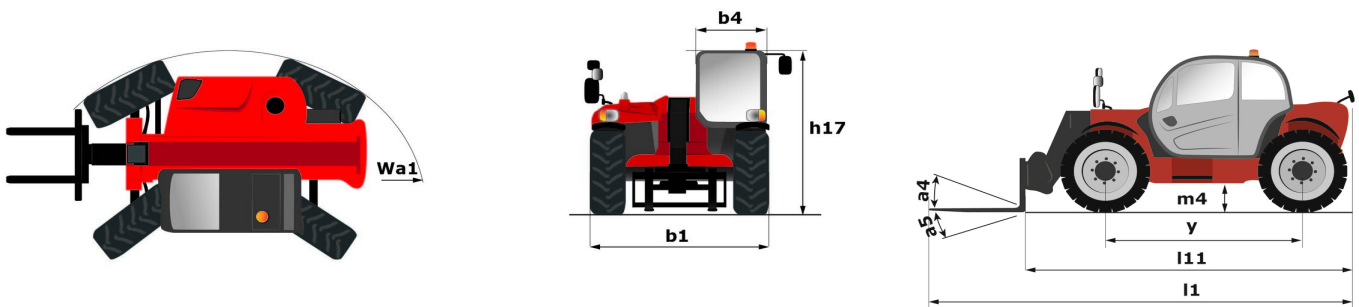

MT 930 H - Tekening met afmetingen